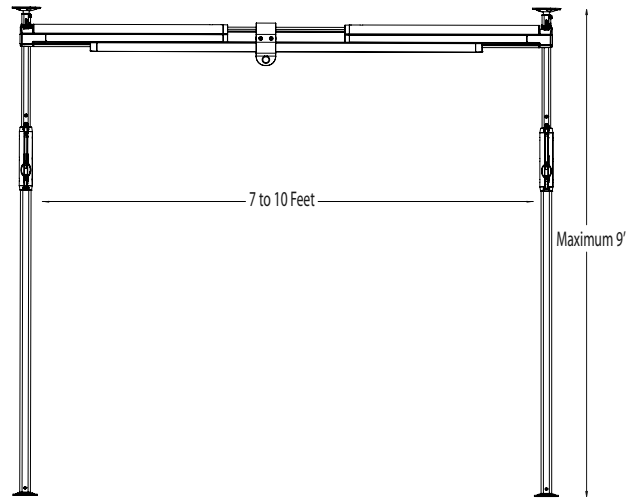

WE'RE THE COMPANY THAT BRINGS YOU BRIAN...

AND BRIAN BRINGS YOU THE PRESSURE FIT RAIL SYSTEM

Introducing, the unique and portable Waverley Glen Pressure Fit System. With each component weighing no more than 25lbs, the Pressure Fit System is the newest in temporary ceiling lift solutions. Minimal installation is required because the system works by exerting equal pressure between the floor and ceiling to stabilize the unit. Constructed of high strength aluminum with a 440 lb weight capacity the Pressure Fit is suitable for most situations. Our unique patent pending one step height adjustment allows for set up in less than two minutes and the incorporated level and pressure gauge indicator allow for easy and accurate installation.

WAVERLEY GLEN Pressure FIT RAIL SYSTEM

WE'RE THE COMPANY THAT BRINGS YOU GREAT THINGS IN PORTABLE PACKAGES.

PRODUCT HIGHLIGHTS

- Patent pending one step height adjustment – set up in less than two minutes
- Constructed of High strength aluminum with a 440 lb weight capacity
- Height adjustable from 7'-9'
- Slim profile uprights – approximately 1" wide
- Track adjustable in length from 7' - 10'
- Each component weighs no more than 25lbs
- Incorporated level and pressure gauge indicator for accurate installation
- Pressure between floor and ceiling will ensure that ceilings are not damaged
- Optional carry bag

TECHNICAL SPECIFICATIONS

- Width: 7' minimum, 10' maximum
- Height: Up to 9'
- Unit Weight: under 45 lbs (20 kgs)
- Maximum Load: 440 lb (200 kgs)

WAVERLEY GLEN
A PRISM MEDICAL COMPANY

Waverley Glen Systems Ltd.